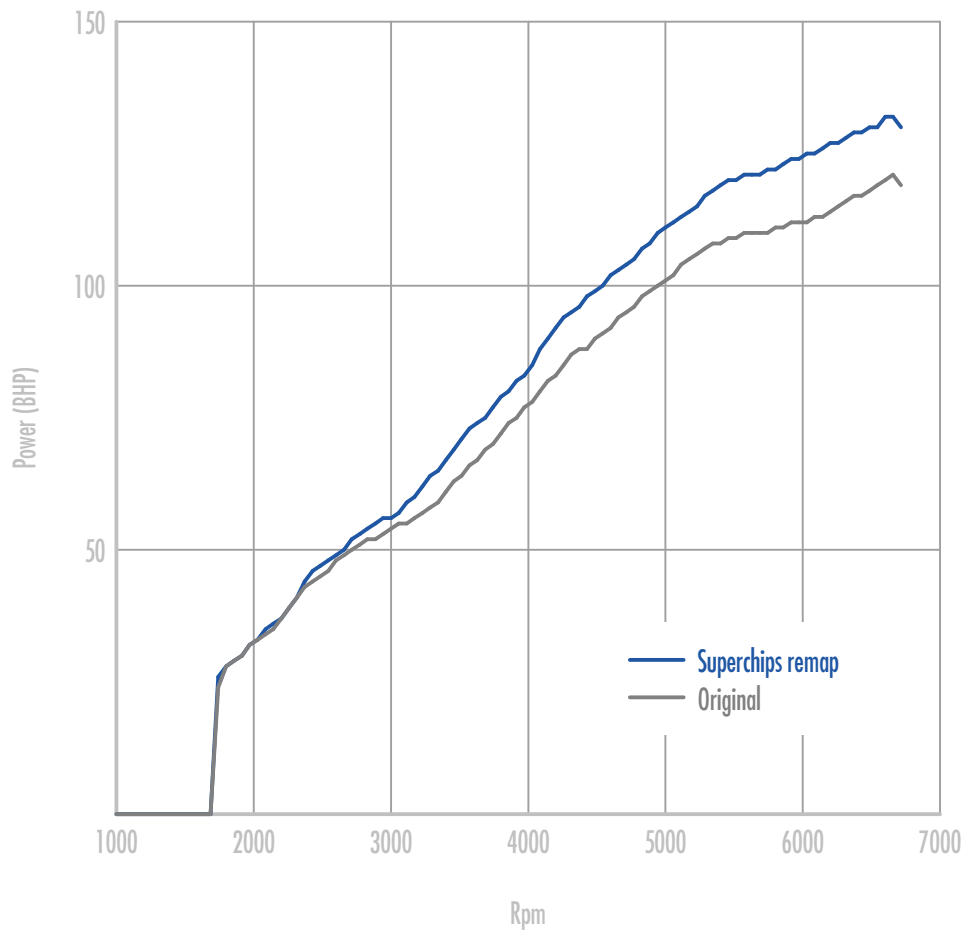

Power

13 BHP increase @ 5986 Rpm

Superchips remap Max 132 BHP @ 6613 Rpm

Original Max 121 BHP @ 6619 Rpm

Torque

16 Nm increase @ 4162 Rpm

Superchips remap Max 158 Nm @ 4219 Rpm

Original Max 145 Nm @ 4793 Rpm